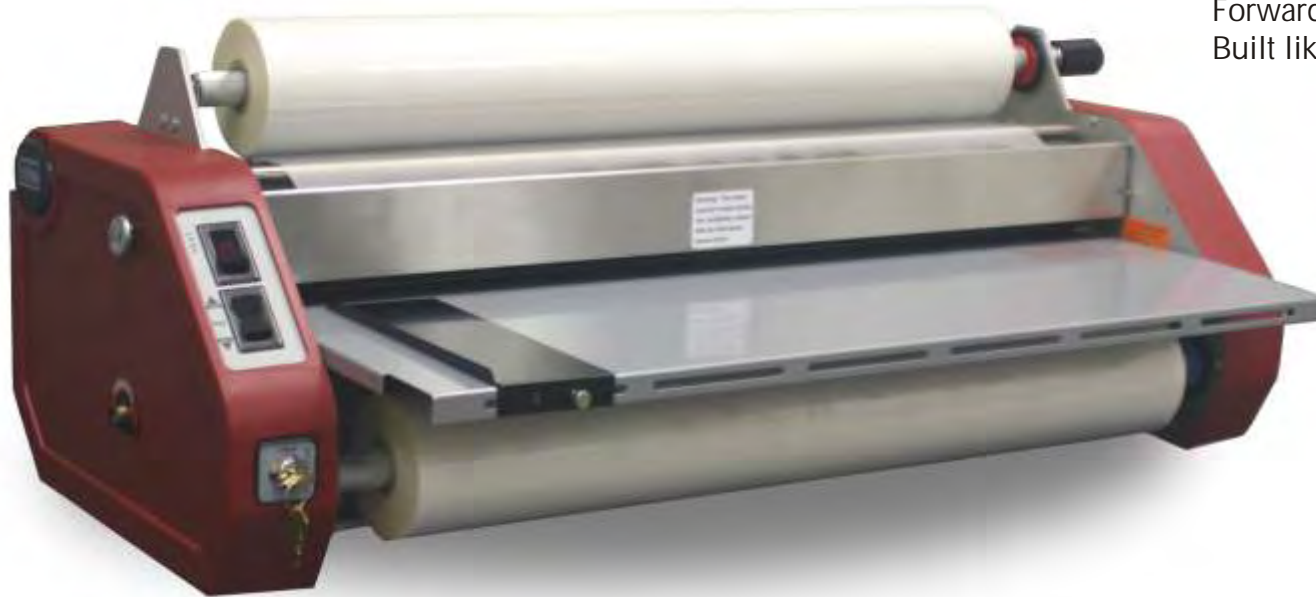

Heavy Duty Roll Laminators

G3 Minikote 27" Laminator
Item: 201705

Features: Laminates up to 27" widths
Analog Temperature gauge
Safety Shutoff Key
Forward and reverse operation
Built like a tank