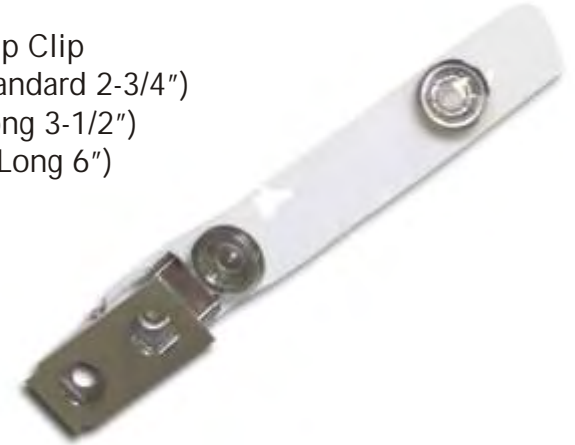

2-Hole Vinyl Strap Clip
Item: 152090 (Standard 2-3/4")
Item: 152091 (Long 3-1/2")
Item: 152085 (X-Long 6")