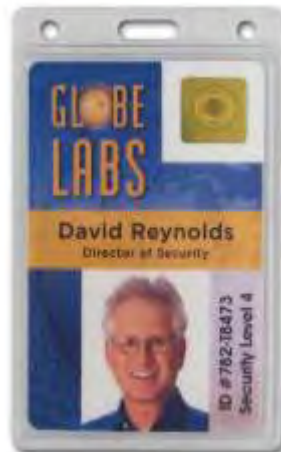

Half Card Holder
Item: 153192H / 153193V

Grips the top of the card to allow swiping in readers

Options: