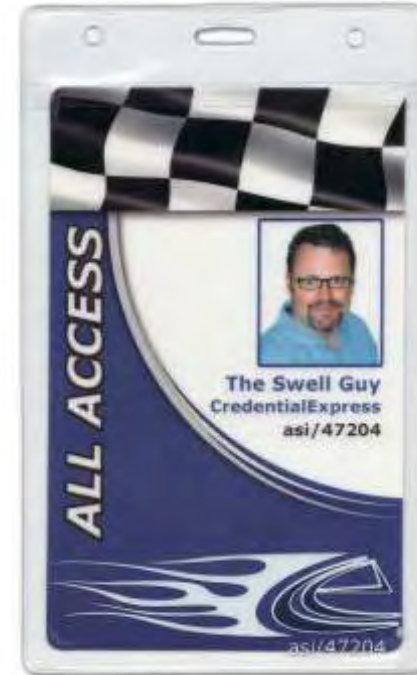

Event Badge Holder
Item: Custom

Sizes:
3" x 5", 4" x 6", 3-3/4" x 7-3/8"
and custom sizes

Options:
Custom Graphics & Text
Screen Printed
Matching Lanyard Artwork